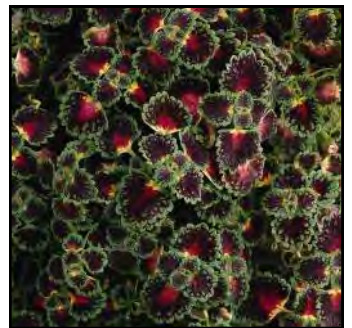

Coleus

Height: 20"-24"

Spread: 12"

Info: Low maintenance, sun loving plants with brightly colored foliage.

Lava Rose