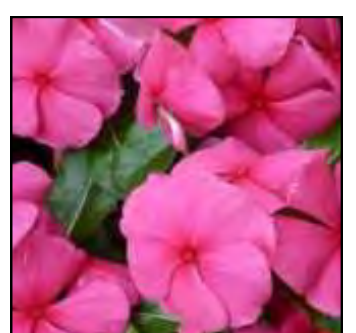

Vinca– Nirvana

Height: 6"-12"

Info: Cascading variety with larger blooms. Ideal for baskets and mix containers.

Vinca– Titan

Height: 10"-14"

Spread: 10"-12"

Info: Mounding variety with . Ideal for baskets and mix containers.

Polka dot