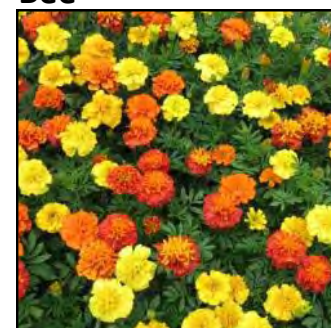

## Marigold– Durango

Height: 10"-12"

Spread: 6"-8"

Info: Large blooms with bushy and vigorous foliage.

Bee

Yellow

## Marigold– Janie

Height: 8"-10"

Spread: 6"-8"

Info: smaller variety with compact and bright blooms. Perform best when spent blooms are removed.

Mix

Yellow Bright