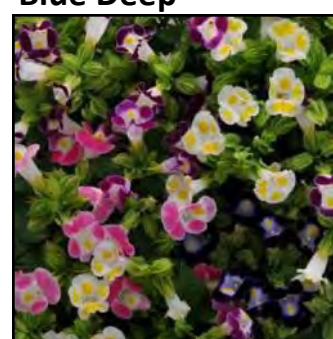

## Torenia- Kauai

Height: 6"-10"

Spread: 12"-24"

Info: Compact and well branching variety with trumpet shaped blooms.

Blue Deep

Lemon Drop

Magenta

Rose

## Verbena

Height: 6"-10"

Spread: 12"-24"

Info: Trailing, low maintenance variety. Good option for a ground cover

Homestead Red

Homestead Purple