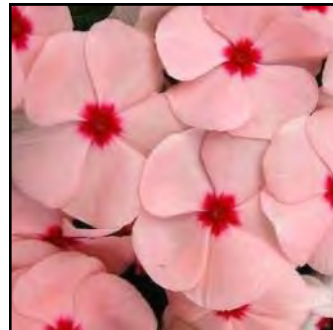

## Vinca– Nirvana

Height: 6"-12"

Info: Cascading variety with larger blooms. Ideal for baskets and mix containers.

Classic Pink Splash

## Vinca– Titan

Height: 10"-14"

Spread: 10"-12"

Info: Mounding variety with . Ideal for baskets and mix containers.

Apricot

Blush

Lavendar Blue Halo

Lilac