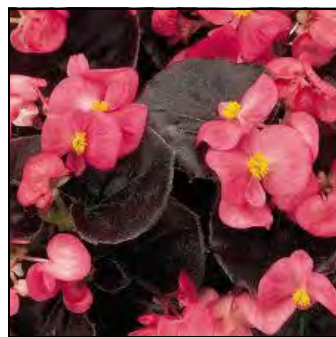

## Begonia– Senator

or

Height: 8"-10"

Spread: 15"-24"

Info: Bronze leaf; can take full sun. Performs well in dry areas.

Mix

Pink

Rose Deep