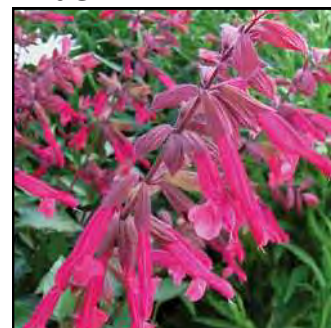

## Salvia– Mystic Spires

Height: 18"-24"

Spread: 12"-18"

Info: Well-branched and heat tolerant.

Blue

## Salvia– Wendy's Wish

Height: 24"-36"

Spread: 24"

Info: Glossy foliage and bright flowers. Attract hummingbirds.

Wendy's Wish