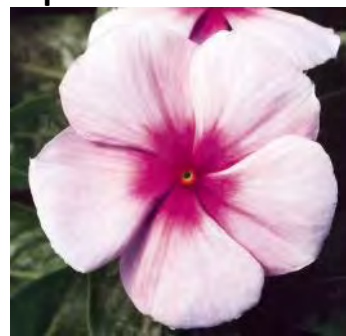

Vinca-Pacifica

Height:

Spread:

Info:

Blush