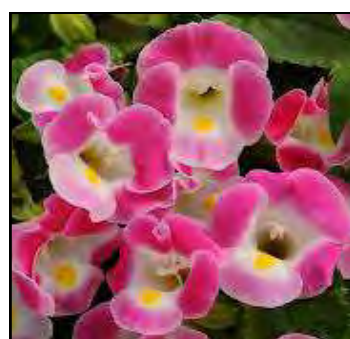

## Torenia- Kauai

Height: 6"-10"

Spread: 12"-24"

Info: Compact and well branching variety with trumpet shaped blooms.

Blue Deep

Lemon Drop

Magenta

Rose