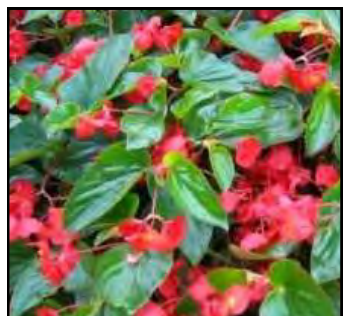

## Begonia– Dragon Wing

Height: 12"-15"

Spread: 15"-18"

Info: Uniform, free-flowering variety. Performs well in dry hot areas.

Pink

Red