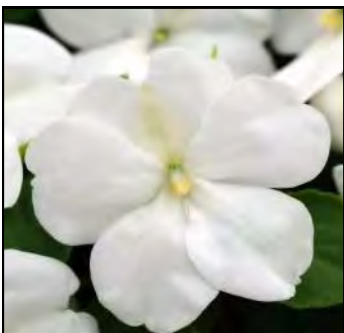

## Impatien– Impreza

Height: 6"-8"

Spread: 12"-14"

Info: Easy to maintain. Low growing with good coverage

Pink

Rose

White

Red

## Impatien– Super Elfin

Height: 6"-10"

Spread: 8"-10"

Info: Compact variety with full, closely spaced flowers.

Lipstick

Mix

Mix Paradise

Orange Bright