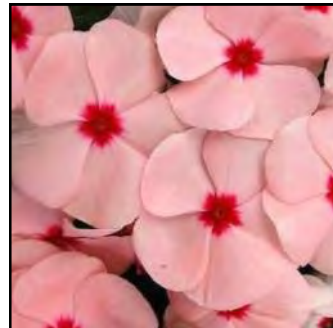

## Vinca– Valiant

Height: 6"-12"

Info: Cascading variety with larger blooms. Ideal for baskets and mix containers.

Classic Pink Splash

## Vinca– Titan

Height: 10"-14"

Spread: 10"-12"

Info: Mounding variety with . Ideal for baskets and mix containers.

Apricot

Blush

Lavendar Blue Halo

Lilac