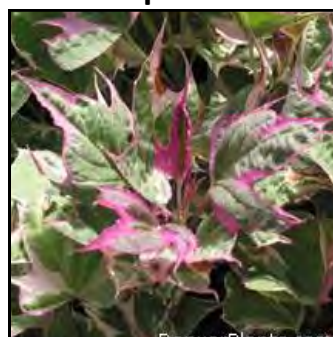

## Ipomoea– Potato Vine

Height: 2'

Spread: up to 11'

Info: Robust vining annual. Low maintenance.

Ace of Spades

Blackie

Black Heart

Marguerite